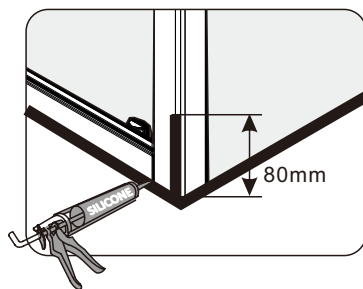

17.

NO	Qty	Description
1	1	Handle
2	1	Gasket
3	1	Moving panel
4	2	Spring Loaded Roller
5	1	Rail profile
6	2	Fixed Top Roller
7	1	Gasket kit for door and fixed panel
8	1	Gasket kit for door and fixed panel
9	1	Rail profile
10	2	Squeeze gasket
11	2	Channel cap extrusion
12	4	Screw M4 x 10
13	10	Sleeve for screw
14	1	Materials tape
15	1	Fixed panel
16	10	Wall anchor
17	2	Chrome Wall Channel
18	10	Glass Wedge spacer
19	8	Screw cap