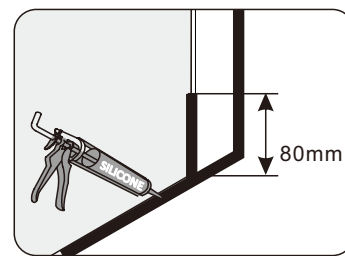

17.

NO	Qty	Description
1	1	Handle
2	1	Gasket
3	1	Moving panel
4	2	Spring Loaded Roller
5	1	Rail profile
6	2	Fixed Top Roller
7	1	Gasket kit for door and fixed panel
8	1	Gasket kit for door and fixed panel
9	1	Rail profile
10	2	Squeeze gasket
11	2	Channel cap extrusion
12	4	Screw M4 x 10
13	10	Sleeve for screw
14	1	Materials tape
15	1	Fixed panel
16	10	Wall anchor
17	2	Chrome Wall Channel
18	10	Glass Wedge spacer
19	8	Screw cap