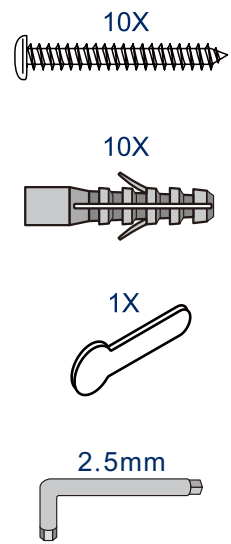

11.

12.

additional tools

included

13.

14.

15.

16.

17.

NO	Qty	Description
1	1	Handle
2	1	Gasket
3	1	Moving panel
4	2	Spring Loaded Roller
5	1	Rail profile
6	2	Fixed Top Roller
7	1	Gasket kit for door and fixed panel
8	1	Gasket kit for door and fixed panel
9	1	Rail profile
10	2	Squeeze gasket
11	2	Channel cap extrusion
12	4	Screw M4 x 10
13	10	Sleeve for screw
14	1	Materials tape
15	1	Fixed panel
16	10	Wall anchor
17	2	Chrome Wall Channel
18	10	Glass Wedge spacer
19	8	Screw cap