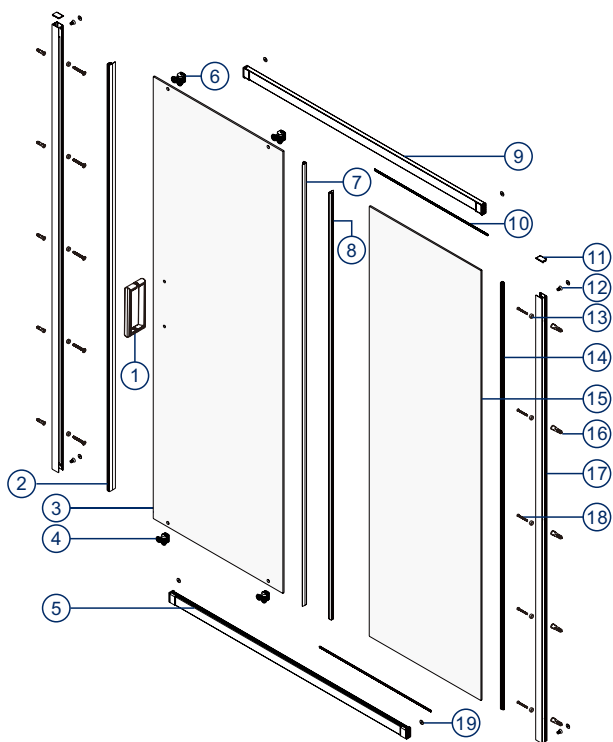

17.

NO	Qty	Description
1	1	Handle
2	1	Gasket
3	1	Moving panel
4	2	Spring Loaded Roller
5	1	Rail profile
6	2	Fixed Top Roller
7	1	Gasket kit for door and fixed panel
8	1	Gasket kit for door and fixed panel
9	1	Rail profile
10	2	Squeeze gasket
11	2	Channel cap extrusion
12	4	Screw M4 x 10
13	10	Sleeve for screw
14	1	Materials tape
15	1	Fixed panel
16	10	Wall anchor
17	2	Chrome Wall Channel
18	10	Glass Wedge spacer
19	8	Screw cap