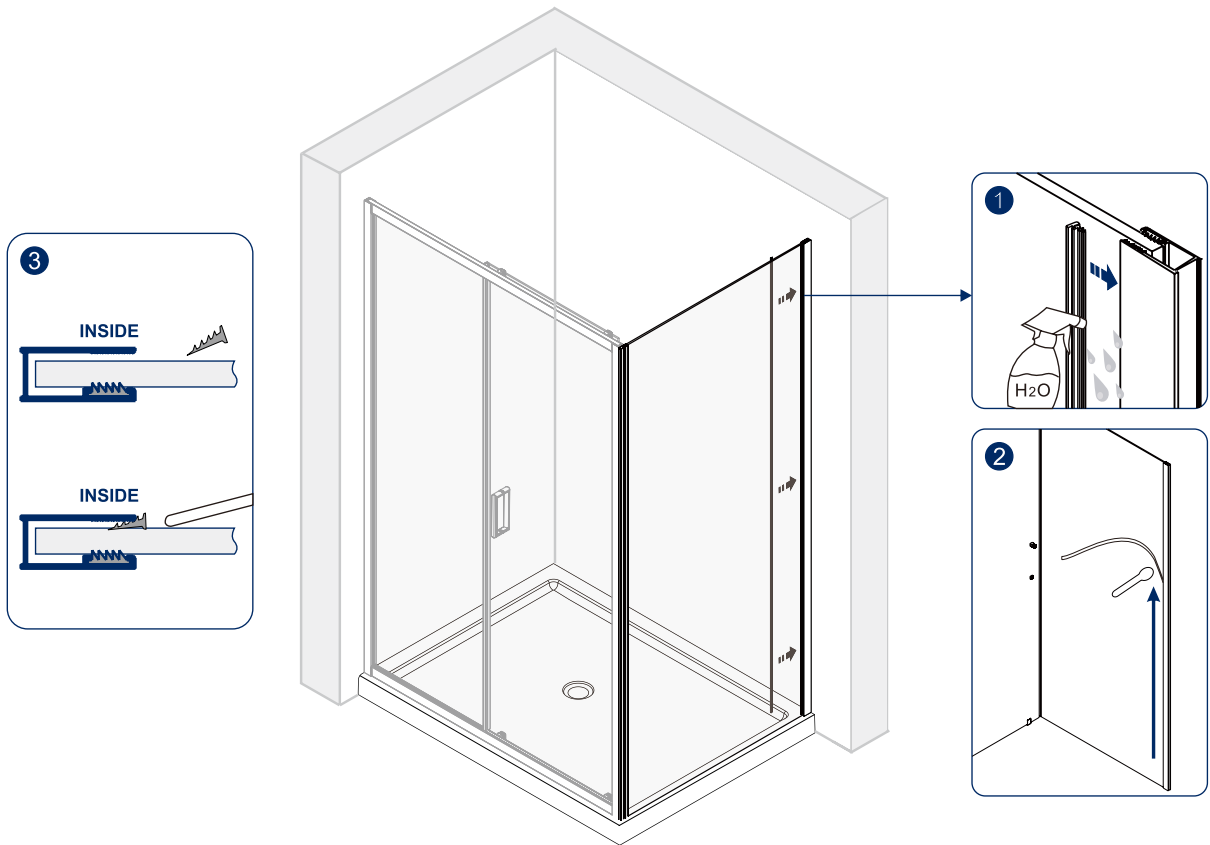

11.

12.

additional tools

included

13.

14.

15.

16.

17.

NO	Qty	Description
1	1	Handle
2	1	Gasket
3	1	Moving panel
4	2	Spring Loaded Roller
5	1	Rail profile
6	2	Fixed Top Roller
7	1	Gasket kit for door and fixed panel
8	1	Gasket kit for door and fixed panel
9	1	Rail profile
10	2	Squeeze gasket
11	2	Channel cap extrusion
12	4	Screw M4 x 10
13	10	Sleeve for screw
14	1	Materials tape
15	1	Fixed panel
16	10	Wall anchor
17	2	Chrome Wall Channel
18	10	Glass Wedge spacer
19	8	Screw cap