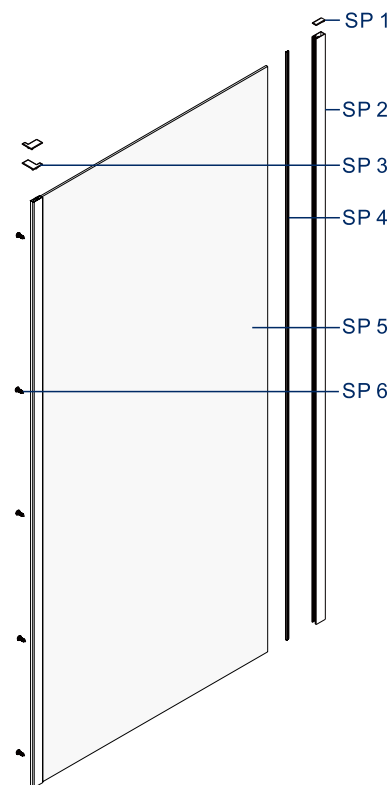

NL Voor de reiniging dient u een PH neutraal reinigingsmiddel of de aanbevolen Sealskin douchereiniger te gebruiken. Geen verdunner, alkalische, zuur, chloor of schurende middelen gebruiken.

GB For cleaning use a pH-neutral cleaning agent or the special cleaner recommended by us. Not to use are solvents, as well as alkaline, solvent -, acid- and chloric or scrubbing agents.

FR Pour nettoyer veuillez utiliser s'il vous plaît un produit de nettoyage avec PH neutre ou le produit spéciale recommandé par nous. N'utilisez pas des solvants, ainsi qu'alcalins, acides ou produits avec du clore ou agressif.

DE Zur Reinigung benutzen Sie ein PH-neutrales Reinigungsmittel oder den von uns empfohlenen Spezialreiniger. Verwenden Sie keine scheuernden, alkalischen, säure- oder chlorhaltigen Reinigungsmittel sowie Oxidations- und Lösungsmittel.

PL Do mycia i pielęgnacji proszę używać środków czyszczących o odczynie PH obojętnym lub polecany przez nas specjalny preparat. Nie należy stosować rozpuszczalników, jak również preparatów alkalicznych, kwaśnych, zawierających chlor lub posiadających w aściwości ściernie.