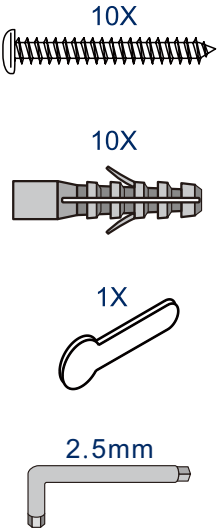

style

Montage instructie
Assembling instruction
Montageanleitung
Instructions de montage
Emballage instruktioener
Instrukcja montażu

CS10
CS12

1.

X	
1200	1200 ±15

additional tools

included

2.

17.

NO	Qty	Description
1	1	Handle
2	1	Gasket
3	1	Moving panel
4	2	Spring Loaded Roller
5	1	Rail profile
6	2	Fixed Top Roller
7	1	Gasket kit for door and fixed panel
8	1	Gasket kit for door and fixed panel
9	1	Rail profile
10	2	Squeeze gasket
11	2	Channel cap extrusion
12	4	Screw M4 x 10
13	10	Sleeve for screw
14	1	Materials tape
15	1	Fixed panel
16	10	Wall anchor
17	2	Chrome Wall Channel
18	10	Glass Wedge spacer
19	8	Screw cap