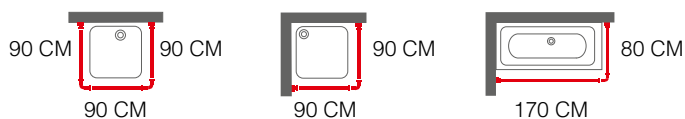

EASY ROLL SHOWER CURTAIN RAIL SET

ALUMINIUM

SUITABLE FOR: