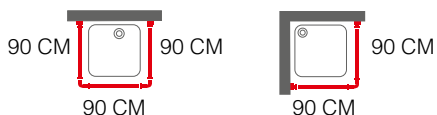

UMBRELLA SHOWER CURTAIN RAIL SET

ALUMINIUM

SUITABLE FOR:

EAN

ART. NO.

CHROME
CHROME

PET BLISTER
CARTON BOX

8717821437855
4008915272006

272226304
5272226304